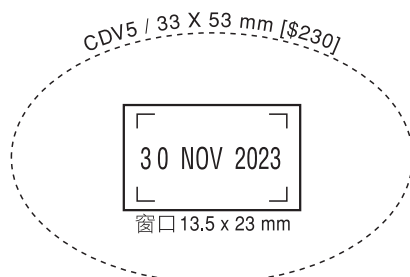

Colop 輕便回墨印 (CD & CDV)