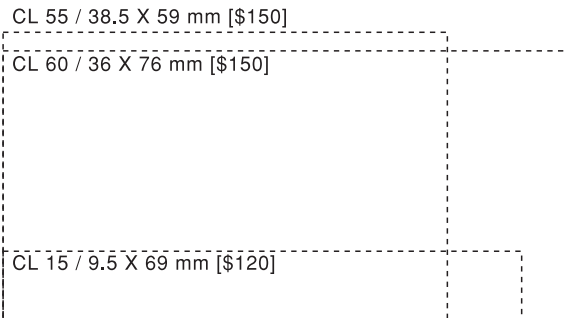

Colop 輕便型

Colop 輕便回墨印 (CL & COV & CR)