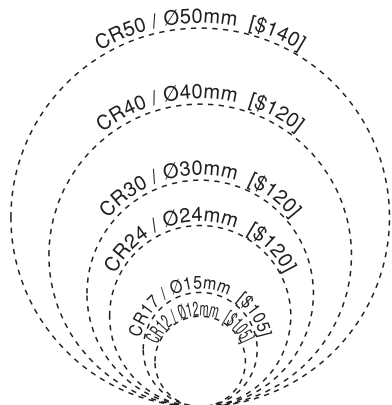

Colop 輕便型

Colop 輕便回墨印 (CL & COV & CR)