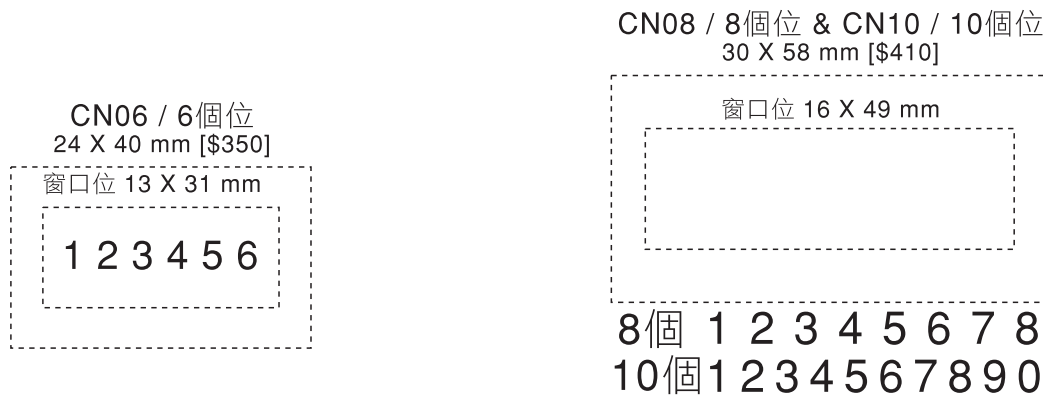

雙色加\$20
Two Colour Spare Pad

CD53 / 28 X 43 mm [\$250]

Colop 金屬型回墨印 (CS)

Colop 金屬型回墨印日子印 (CD)

Colop 金屬型回墨數字型印 (CN)

Spare Pad	Prices	適用於
E/2300	\$35	CS22, CD22, CN06, CS23, CD23
E/2400	\$35	CS24, CD24, CD20
E/2600	\$40	CS26, CD26, CN08, CN10
E/2800	\$45	CS28, CD28