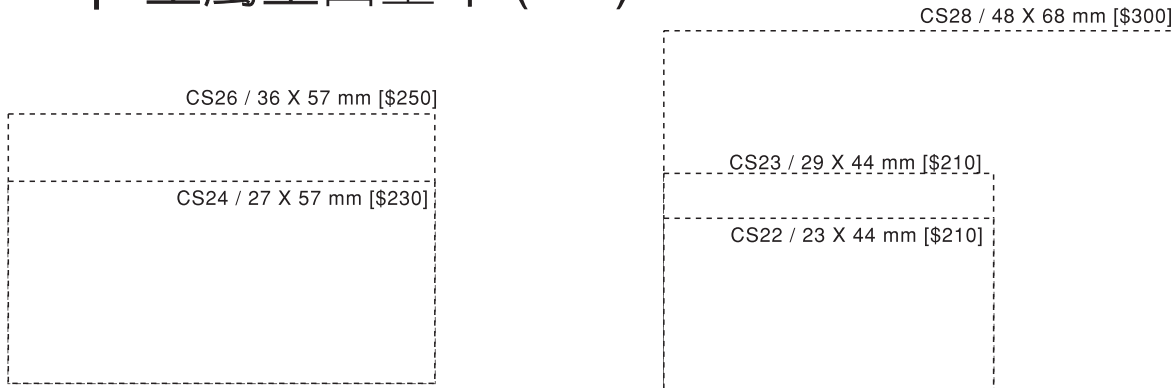

Colop 金屬型回墨印 (CS)