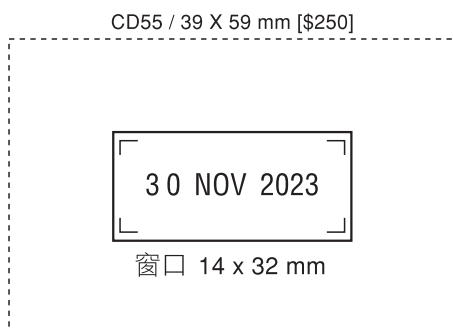

Colop 輕便回墨印 (CD & CDV)