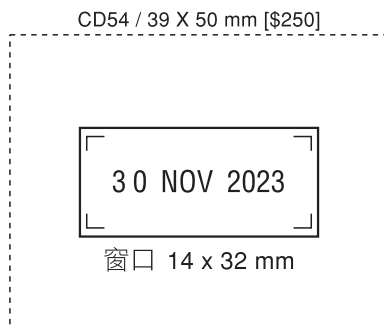

Colop 輕便回墨印 (CD & CDV)