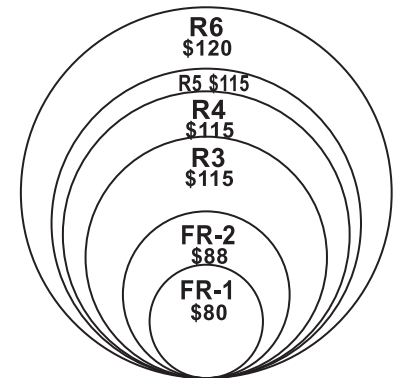

HF2626
\$115
24 x 24mm

11.5mm 48mm **K3** **K4**
\$88 \$115

H2662
\$130
24mm 60mm

17mm 43mm **K5** **K6** **K7**
\$88 \$115 \$115

25mm 61mm **K8** **K9** **K10** **K11**
\$115 \$115 \$115 \$150

53mm 53mm 83mm **K20** **K21**
\$170 \$190

29mm 29mm 50mm 64mm 76mm 101mm **SQ4** **K12** **K13** **K14** **K15**
\$115 \$115 \$135 \$135 \$170

41mm 51mm 76mm 101mm 127mm **K16** **K17** **K18** **K19**
\$115 \$135 \$170 \$180

62mm 82mm 102mm 131mm **K22** **K23** **K24** **F66** **IS-80**
\$230 \$240 \$250 \$290 \$360
67mm 95mm