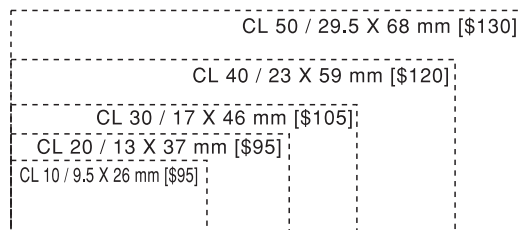

Colop 輕便型

Colop 輕便回墨印 (CL & COV & CR)