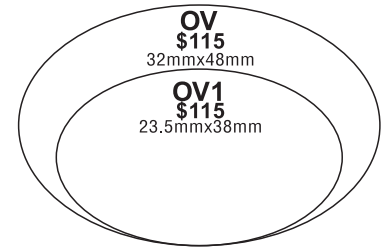

HF2626
\$115
24 x 24mm

11.5mm 48mm **K3** **K4**
\$88 \$115

H2662
\$130
24mm 60mm

17mm 43mm **K5** **K6** **K7**
\$88 \$115 \$115

25mm 61mm **K8** **K9** **K10** **K11**
\$115 \$115 \$115 \$150

53mm 53mm 83mm **K20** **K21**
\$170 \$190

29mm 29mm 50mm 64mm 76mm 101mm **SQ4** **K12** **K13** **K14** **K15**
\$115 \$115 \$135 \$135 \$170

41mm 51mm 76mm 101mm 127mm **K16** **K17** **K18** **K19**
\$115 \$135 \$170 \$180

62mm 82mm 102mm 131mm **K22** **K23** **K24** **F66** **IS-80**
\$230 \$240 \$250 \$290 \$360
67mm 95mm

FR-1: Dia 15mm
FR-2: Dia 22mm
R3: Dia 32mm
R4: Dia 38mm
R5: Dia 41mm
R6: Dia 49mm

COLOUR: \$50 extra for each additional colour.

SPECIAL SIZE BY REQUEST: \$35 for each additional 6sq cm (1 sq in).

卓達迴墨印 trodat®

Dimensions: 12mm, 20mm, 25mm, 30mm, 40mm

6/4927 \$40	4927	\$175	40mm
6/4929 \$40	4929	\$155	40mm

Dimensions: 50mm, 60mm, 30mm

6/4925 \$40	4925	\$175	25mm
6/4918 \$30	4918	\$150	25mm
6/4916 \$30	4916	\$140	25mm
6/4817 \$30	4917	\$120	25mm